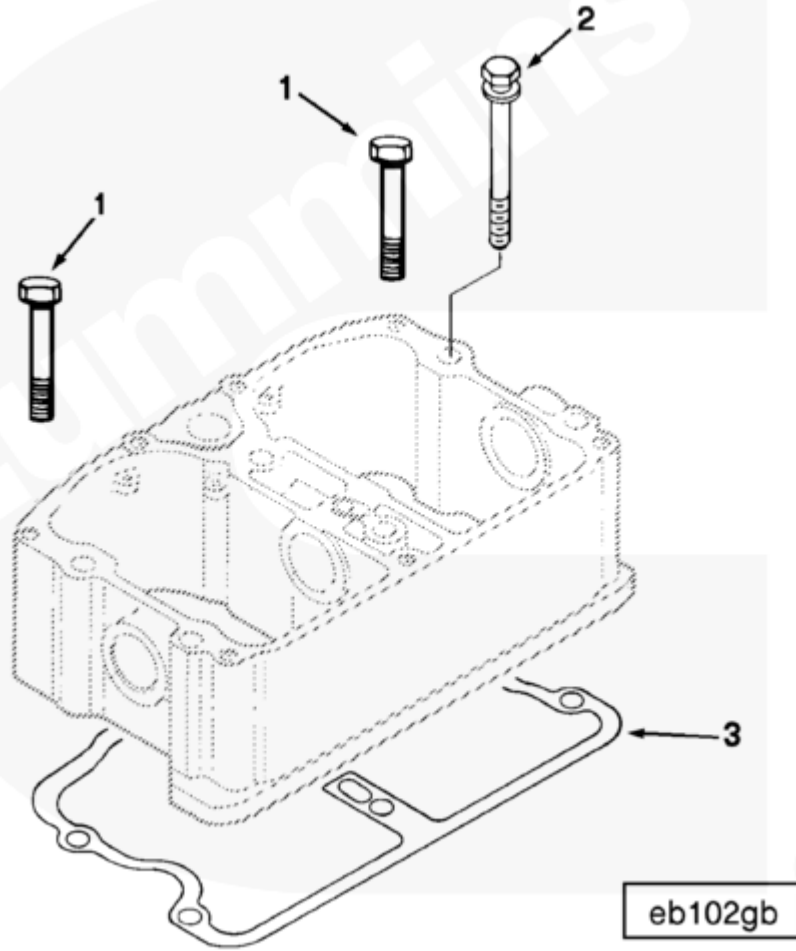

Parts Catalog - Option Detail

Electronic Parts Catalog - Option Detail				
Option	Group	Graphic	Film Card	Date
EB1703	03.01	eb102gb	F	15-JAN-93
Engines	NH/NT 855, NT495, NT743, NTA855 N106			

©Cummins Inc

[SMALL](#) | [MEDIUM](#) | [LARGE](#)

Cart	Ref No	Part Number	Part Description	Required	Remarks
<input type="button" value="View My Cart"/>					
		EB1703	Rocker Housing Mounting		
					Rocker Housing Mounting
					Mounting for two, 2 holed,
					lifting brackets and a fan

					brace. Front lifting bracket
					is not attached onto the fan
					brace.
<input type="checkbox"/>	1	S 176	Hexagon Head Cap Screw	6	1/2 - 13 x 5 in.
<input type="checkbox"/>	2	3010589	Captive Washer Cap Screw	12	1/2 - 13 x 4 3/4 in.
<input type="checkbox"/>	3	3017750	Rocker Lever Housing Gasket	3	